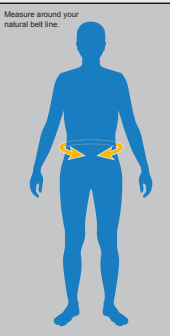

Always Better®

-  **Water Resistant**
-  **Lightweight**
-  **MOLLE Compatible**

Optional COBRA Buckle Upgrade

The GRID Belt Version A uses a standard Nylon Molded Buckle and is the ultimate tactical belt – from plain clothes carry, duty rigs, sport shooters, or down range time. The GRID Belt is built around an inner and outer belt system so the loaded belt stays in place while shooting or moving but with a superior design element. The belt is sewn with a natural bias like a well worn belt with all the comfort, unlike other gun belts that are rigid and unforgiving. The GRID Belt can accommodate both belt mounted pouches and holsters with the use of clips or adjustable belt loops like the Blue Force Gear Belt Mounted Pouches or MOLLE pouches that can be woven through the slots or a mix of both belt and MOLLE mounted solutions.

Weight	<10 oz
Part #	BELT-GRID-01-YY-XX
Fits	30-44in waist
Features	
3x22-30 MOLLE slots	Molleminus™ fields
Materials	
ULTRAcamp® laminate	Tubular webbing
TEX 70 bonded nylon thread	Rigid Composite Laminate thread

HOW TO GET YOUR CORRECT BELT SIZE

Measure around your waist where you would normally wear your battle belt. Please remember that your belt size is based on a true measurement of your waistline and not on pant size (pant sizes can fluctuate per manufacturer).

For a more accurate measurement, use string or similar material to trace the circumference of your waistline then measure the length of that string with a ruler or measuring tape.

Measured Waist Size (inches)	Recommended Size
28"-31"	28
30 1/4" - 33"	30
32 1/2" - 35"	32
34 3/4" - 37"	34
37" - 39.5"	36
39 1/4" - 42"	38
41 1/2" - 44"	40
43 3/4" - 46"	42
46" - 48"	44