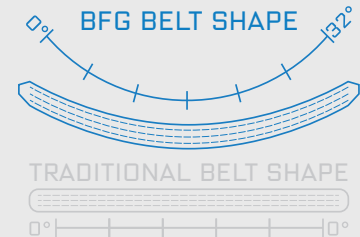

Always Better®

-  **Water Resistant**
-  **Lightweight**
-  **MOLLE Compatible**

Optional COBRA Buckle Upgrade

The GRID Belt Version A uses a standard Nylon Molded Buckle and is the ultimate tactical belt – from plain clothes carry, duty rigs, sport shooters, or down range time. The GRID Belt is built around an inner and outer belt system so the loaded belt stays in place while shooting or moving but with a superior design element. The belt is sewn with a natural bias like a well worn belt with all the comfort, unlike other gun belts that are rigid and unforgiving. The GRID Belt can accommodate both belt mounted pouches and holsters with the use of clips or adjustable belt loops like the Blue Force Gear Belt Mounted Pouches or MOLLE pouches that can be woven through the slots or a mix of both belt and MOLLE mounted solutions.

Weight	<10 oz
Part #	BELT-GRID-01-YY-XX
Fits	30-44in waist
Features	
3x22-30 MOLLE slots	Molleminus™ fields
Materials	
ULTRAcamp® laminate	Tubular webbing
TEX 70 bonded nylon thread	Rigid Composite Laminate thread

HOW TO GET YOUR CORRECT BELT SIZE

Measure around your waist where you would normally wear your battle belt. Please remember that your belt size is based on a true measurement of your waistline and not on pant size (pant sizes can fluctuate per manufacturer).

For a more accurate measurement, use string or similar material to trace the circumference of your waistline then measure the length of that string with a ruler or measuring tape.

Measured Waist Size (inches)	Recommended Size
28"-31"	28
30 1/4" - 33"	30
32 1/2" - 35"	32
34 3/4" - 37"	34
37" - 39.5"	36
39 1/4" - 42"	38
41 1/2" - 44"	40
43 3/4" - 46"	42
46" - 48"	44